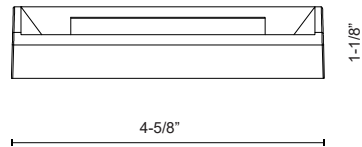

KUZCO

CANADA: 19054 28TH AVENUE - SURREY, BC V3Z 6M3
USA: 3035 E. LONE MOUNTAIN ROAD - LAS VEGAS, NV 89081

WWW.KUZCOLIGHTING.COM

© 2024 KUZCO LIGHTING. ALL RIGHTS RESERVED.

COMMENT