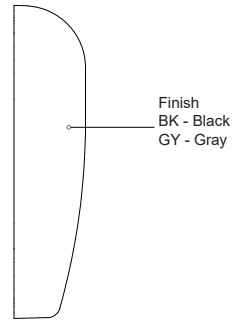

CASA
EW27905

WALL

PROJECT

EW27905-GY
Gray

EW27905-BK
Black

SPECIFICATION DETAILS

Fixture Dimensions	W4-5/8" x H4-5/8" x E1-1/8"
Height from center	2-1/2"
Light Source	AC LED Module
Wattage	11W
Total Lumens	850lm
Delivered Lumens	BK-280lm*; GY-350lm*;
Voltage	120V
Color Temperature	3000K
CRI (Ra)	90CRI
Optional Color Temps	2700K - 5000K Available, Minimum Order Quantities Apply
LED Rated Life	50,000 hours
Dimming	100% - 10%, ELV Dimmer (Not Included)
Glass Details	Clear Glass
ADA Compliant	Yes
Location	Wet, IP65
Illumination Direction	Down
Mounting Style	Wall Mount, Down Only
Material	Aluminum + Glass
Paint Finish	BK02; GY01;

* For custom options, consult factory for details.

* For warranty information, please visit www.kuzcolighting.com/warranty

DESCRIPTION

Newly re-designed Non-Climbable exterior wall-mounted fixtures. Light is directed downward from a recess, and the incline allows the glow to radiate gradually. Vanishingly thin and ideal for egress, courtesy, and grace lighting.