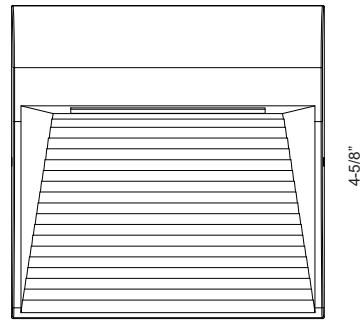

CASA
EW27905

WALL

PROJECT

EW27905-GY
Gray

EW27905-BK
Black

SPECIFICATION DETAILS

Fixture Dimensions	W4-5/8" x H4-5/8" x E1-1/8"
Height from center	2-1/2"
Light Source	AC LED Module
Wattage	11W
Total Lumens	850lm
Delivered Lumens	BK-280lm*; GY-350lm*;
Voltage	120V
Color Temperature	3000K
CRI (Ra)	90CRI
Optional Color Temps	2700K - 5000K Available, Minimum Order Quantities Apply
LED Rated Life	50,000 hours
Dimming	100% - 10%, ELV Dimmer (Not Included)
Glass Details	Clear Glass
ADA Compliant	Yes
Location	Wet, IP65
Illumination Direction	Down
Mounting Style	Wall Mount, Down Only
Material	Aluminum + Glass
Paint Finish	BK02; GY01;

* For custom options, consult factory for details.

* For warranty information, please visit www.kuzcolighting.com/warranty

DESCRIPTION

Newly re-designed Non-Climbable exterior wall-mounted fixtures. Light is directed downward from a recess, and the incline allows the glow to radiate gradually. Vanishingly thin and ideal for egress, courtesy, and grace lighting.